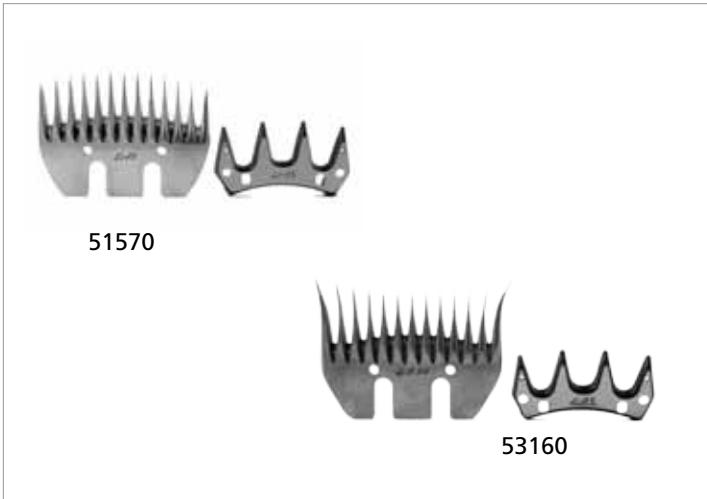

A5 Cutter & Comb
A5 Cutter Only

Standard cutter and comb set for efficient shearing. 77mm wide. Normal wool.

A54 Cutter & Comb

Professional cutter and wide comb set for normal wool. 89mm wide.