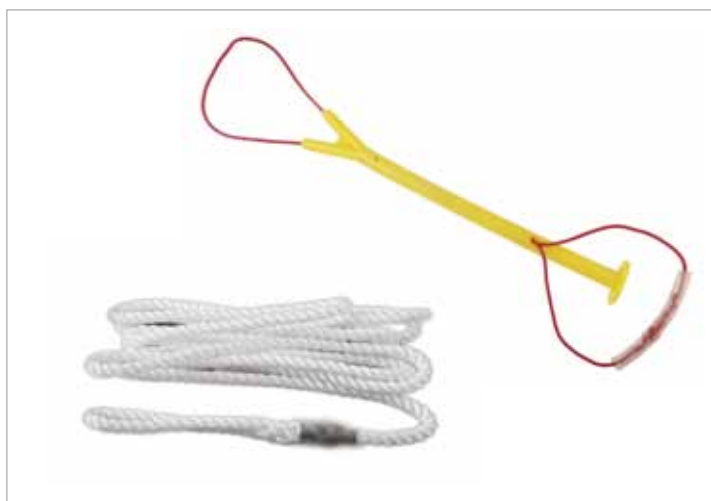

Catgut Chromic

Dissolvable suture material, precision braided with high knot pull strength, exceeds USP requirements. Length between knots, minimum 6m.

32820
32830

EP8 30 metres
EP6 50 metres

Lambing Aid - Plastic

An essential aid to successful lambing.

51690

Lambing Rope

Soft nylon lambing rope, looped at each end. 1.8m.

51550

Lubricating Gel Agrihealth

A veterinary lubricant for lambing or obstetrical examination.

28000
28020

500ml
2ltr

59730

Umbilical Clamps 50's

Lamb Reviver Agrihealth

Graduated 60ml syringe with 2 catheters. Essential aid at lambing for dosing colostrums, etc.

Product No.

56280

Spares