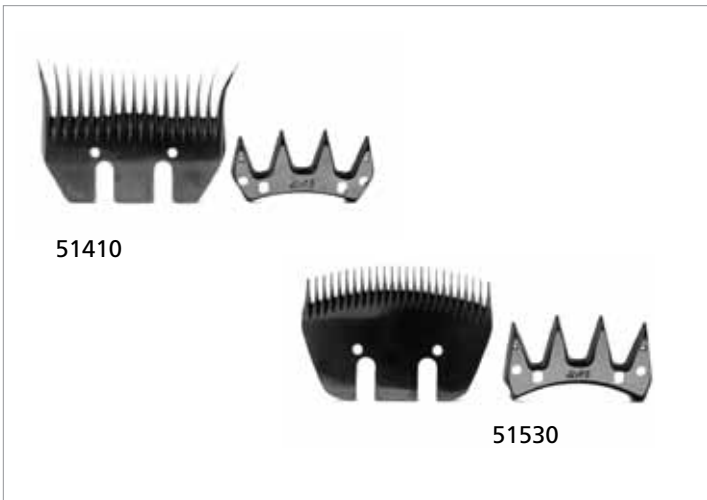

Spares

55230
69770
59800
50170
61670

Cutter & Comb Holder
Cutter & Comb Holder Crossed
Magnetic Holder
Grinding Paste Fine
Grinding Paste Coarse

Agrihealth carry a full range of spare parts for clippers. We also offer a repair service and can sharpen all cutters and combs.

A5 Cutter & Comb
A5 Cutter Only

Standard cutter and comb set for efficient shearing. 77mm wide. Normal wool.

A54 Cutter & Comb

Professional cutter and wide comb set for normal wool. 89mm wide.

A55 Cutter & Comb