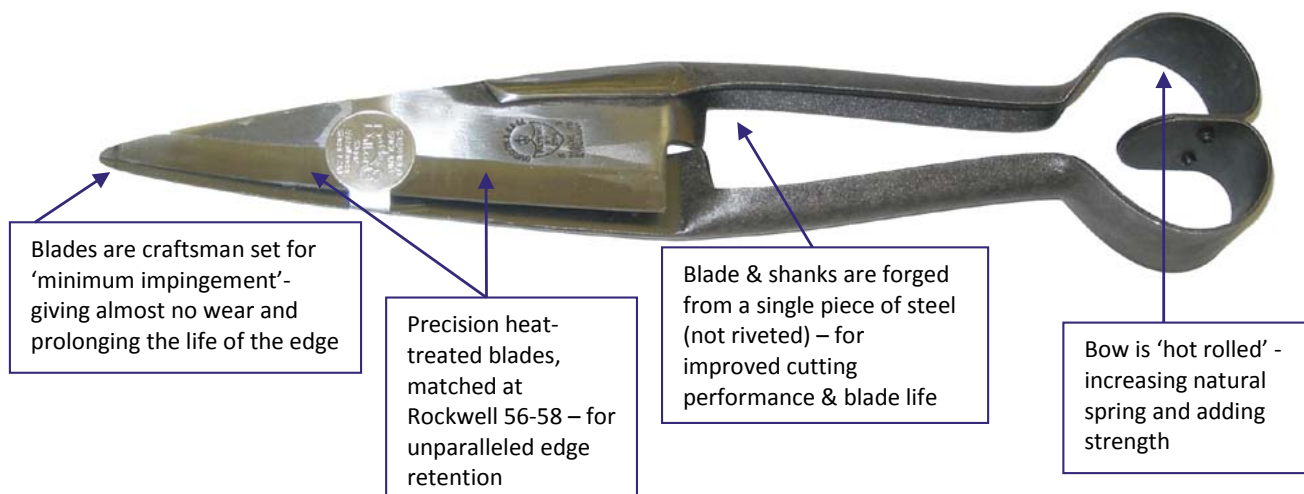

Cutter and comb set for sheep shearing. 57mm wide.

Please quote product number when ordering

G.B & N.I. Orders - 0800 269180
Ireland Orders - 1890 200999

Product No.

51570
52300

53160

51410

51530
68410

51580

When it comes to shearing, dagging & hoof care – short cuts don't pay

no other shear stays sharper... ...guaranteed

BURGON brand Combs & Cutters – available singly or in Farmer Packs

Footrot Shears – from the market leading Professional Serrated to the handy 'SUPERSHARP'