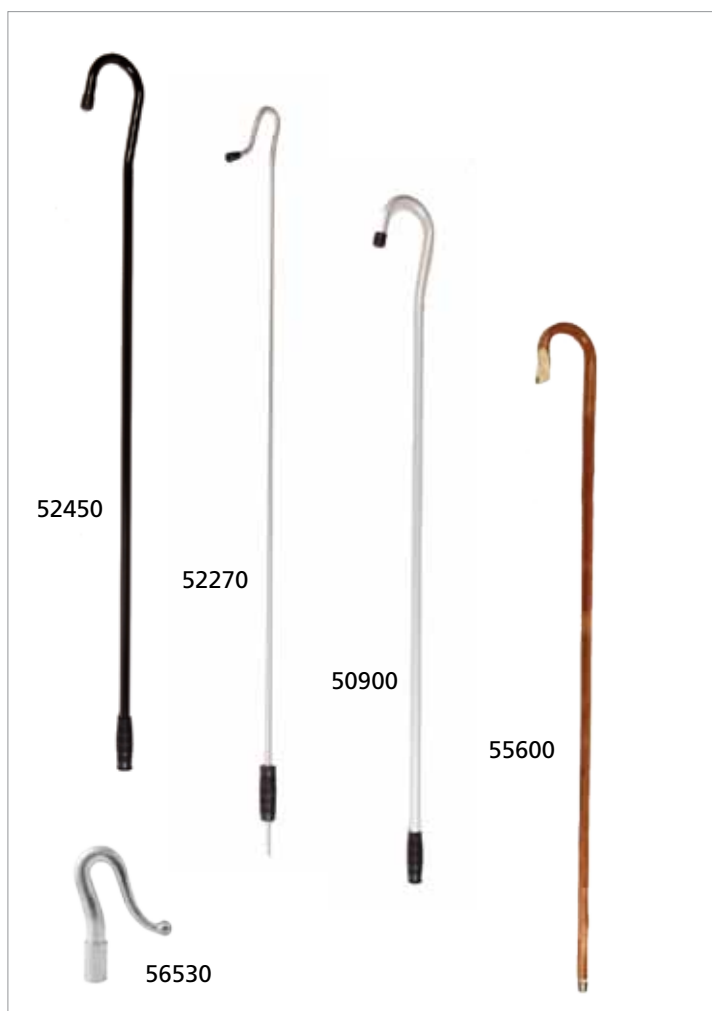

52500

Shepherds Crook - Leg Model Short

Aluminium short leg crook. 0.9m.

52320

Shepherds Crook - Brown Neck Short

Aluminium brown powder coated short neck crook. 0.9m.

Heads

56980

Shepherds Crook - Dipping Head S

S-shape dipping crook head for 26mm shaft.

57110

Shepherds Crook - Dipping Head W

W-shape dipping crook head for 26mm shaft.

52450

Shepherds Crook - Brown Neck Long

Aluminium brown powder coated long neck crook - 1.4m.

52270

Shepherds Crook - Leg Model Long

Aluminium long leg crook. 1.3m.

50900

Shepherds Crook - Neck Model

Aluminium long neck crook - 1.4m.

55600

Shepherds Crook - Chestnut Neck

Traditional chestnut wood neck crook - 1.4m.

Head

56530

Shepherds Crook Head - Leg

Aluminium leg crook head for 20mm shaft.

Product No.

79670

Lamb Resuscitator / Aspirator