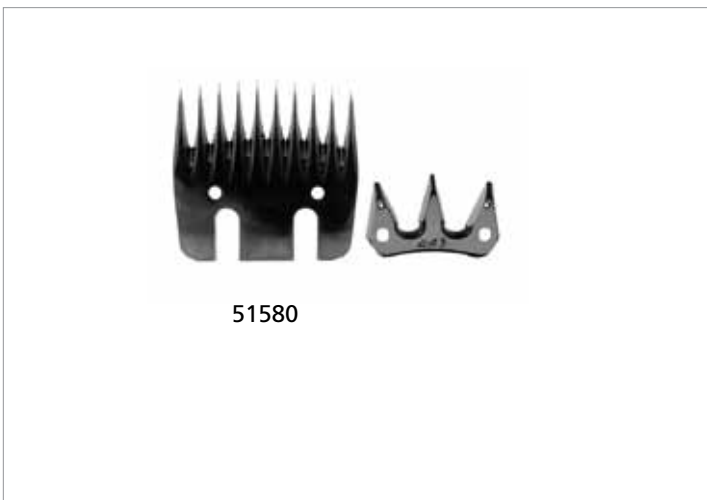

A5 Cutter & Comb
A5 Cutter Only

Standard cutter and comb set for efficient shearing. 77mm wide. Normal wool.

A54 Cutter & Comb

Professional cutter and wide comb set for normal wool. 89mm wide.

A55 Cutter & Comb

Professional cutter and comb set for fine and extra fine wool. 89mm wide.

A56 Cutter & Comb
A56 Comb Only

Special cutter and comb set for sheep shearing and clipping dirty cattle. 79mm wide.

A3 Cutter & Comb