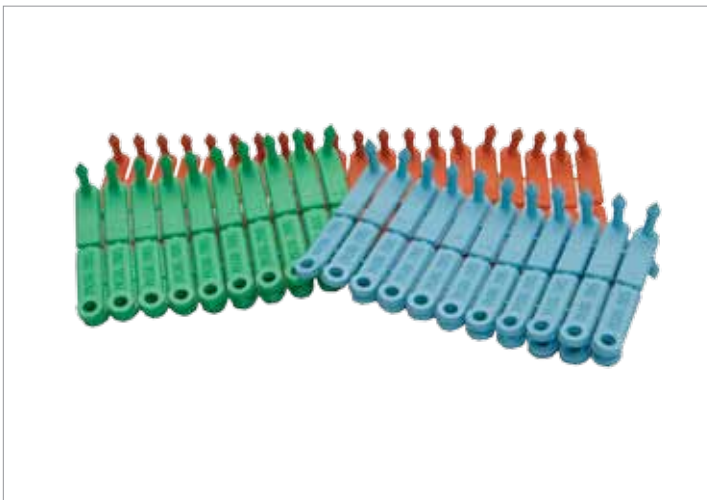

Lamb Management Tags

Plain 100's

Blue
Orange
Green

Numbered 100's

Blue
Orange
Green

74390
74090
74190

74400
74100
74200