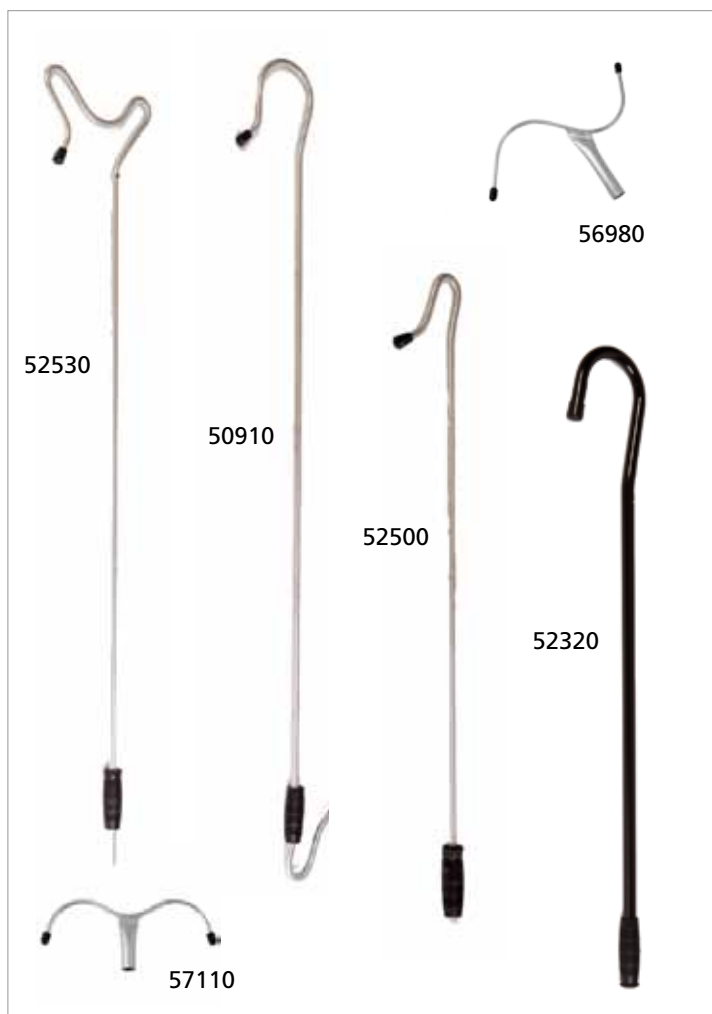

52500

Shepherds Crook - Leg Model Short

Aluminium short leg crook. 0.9m.

52320

Shepherds Crook - Brown Neck Short

Aluminium brown powder coated short neck crook. 0.9m.

Heads

56980

Shepherds Crook - Dipping Head S

S-shape dipping crook head for 26mm shaft.

57110

Shepherds Crook - Dipping Head W

W-shape dipping crook head for 26mm shaft.

52450

Shepherds Crook - Brown Neck Long

Aluminium brown powder coated long neck crook - 1.4m.

52270

Shepherds Crook - Leg Model Long

Aluminium long leg crook. 1.3m.

50900

Shepherds Crook - Neck Model

Aluminium long neck crook - 1.4m.

55600

Shepherds Crook - Chestnut Neck

Traditional chestnut wood neck crook - 1.4m.

Head

56530

Shepherds Crook Head - Leg

Aluminium leg crook head for 20mm shaft.

Product No.

79670

Lamb Resuscitator / Aspirator